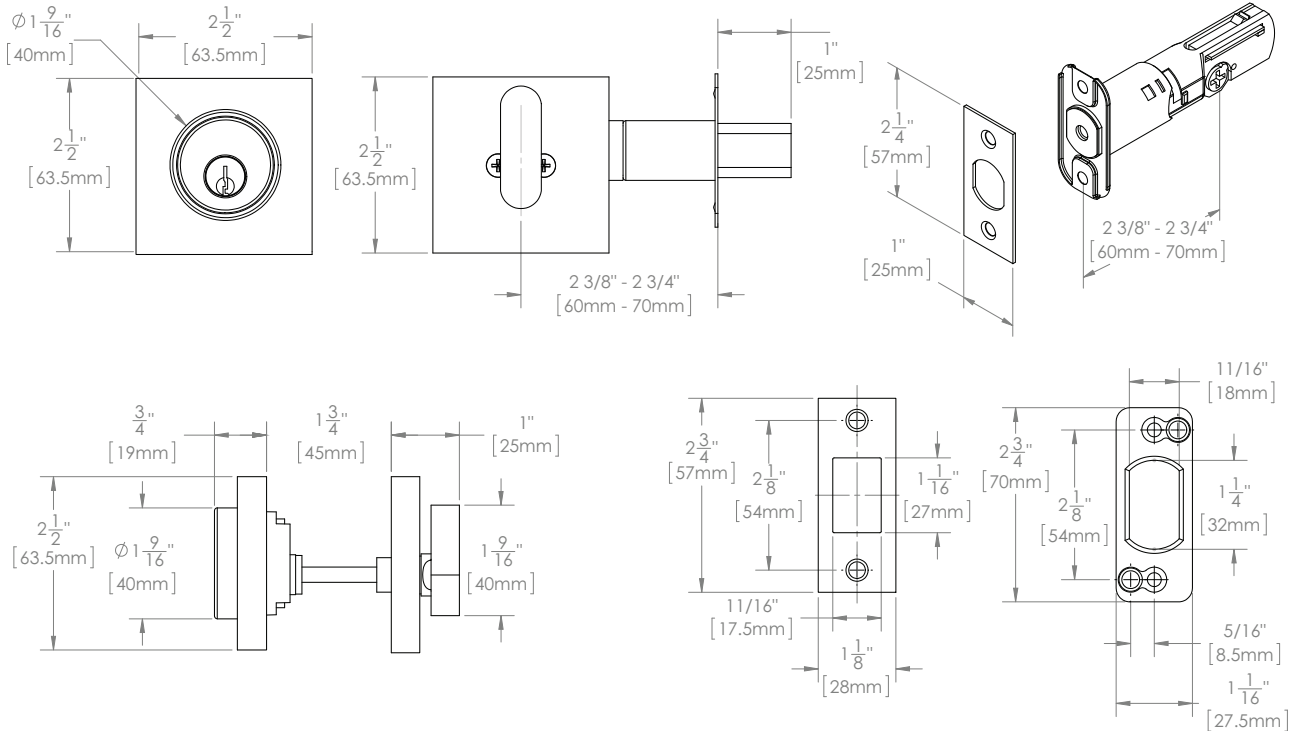

SQUARE DEADBOLT T350 / T351

Features:

- ▶ Slim look
- ▶ Adjustable latch bolt
- ▶ Fits all standard 2 1/8" hole prepped doors
- ▶ ADA thumbturn
- ▶ All metal construction
- ▶ High tensile steel anti saw deadbolt with 1" throw
- ▶ Concealed security strike
- ▶ Premium quality finishing
- ▶ 20 minute fire rating available
- ▶ 5-pin Sch-C keyway cylinder
- ▶ Full keying services available
- ▶ For 1 3/8" and 1 3/4" thick doors
- ▶ Lifetime mechanical and finish warranty

Finishes:

POLISHED CHROME
PC

SATIN CHROME
SC

SATIN NICKEL
SN

SQUARE DEADBOLT T350 / T351

SPECIFICATIONS:

FUNCTION	BACKSET	POLISHED CHROME PC	SATIN CHROME SC	SATIN NICKEL SN
SINGLE CYLINDER SQUARE DEADBOLT	$2 \frac{3}{8}$ "	T350SQ-PC	T350SQ-SC	T350SQ-SN
	$2 \frac{3}{4}$ "	T351SQ-PC	T351SQ-SC	T351SQ-SN